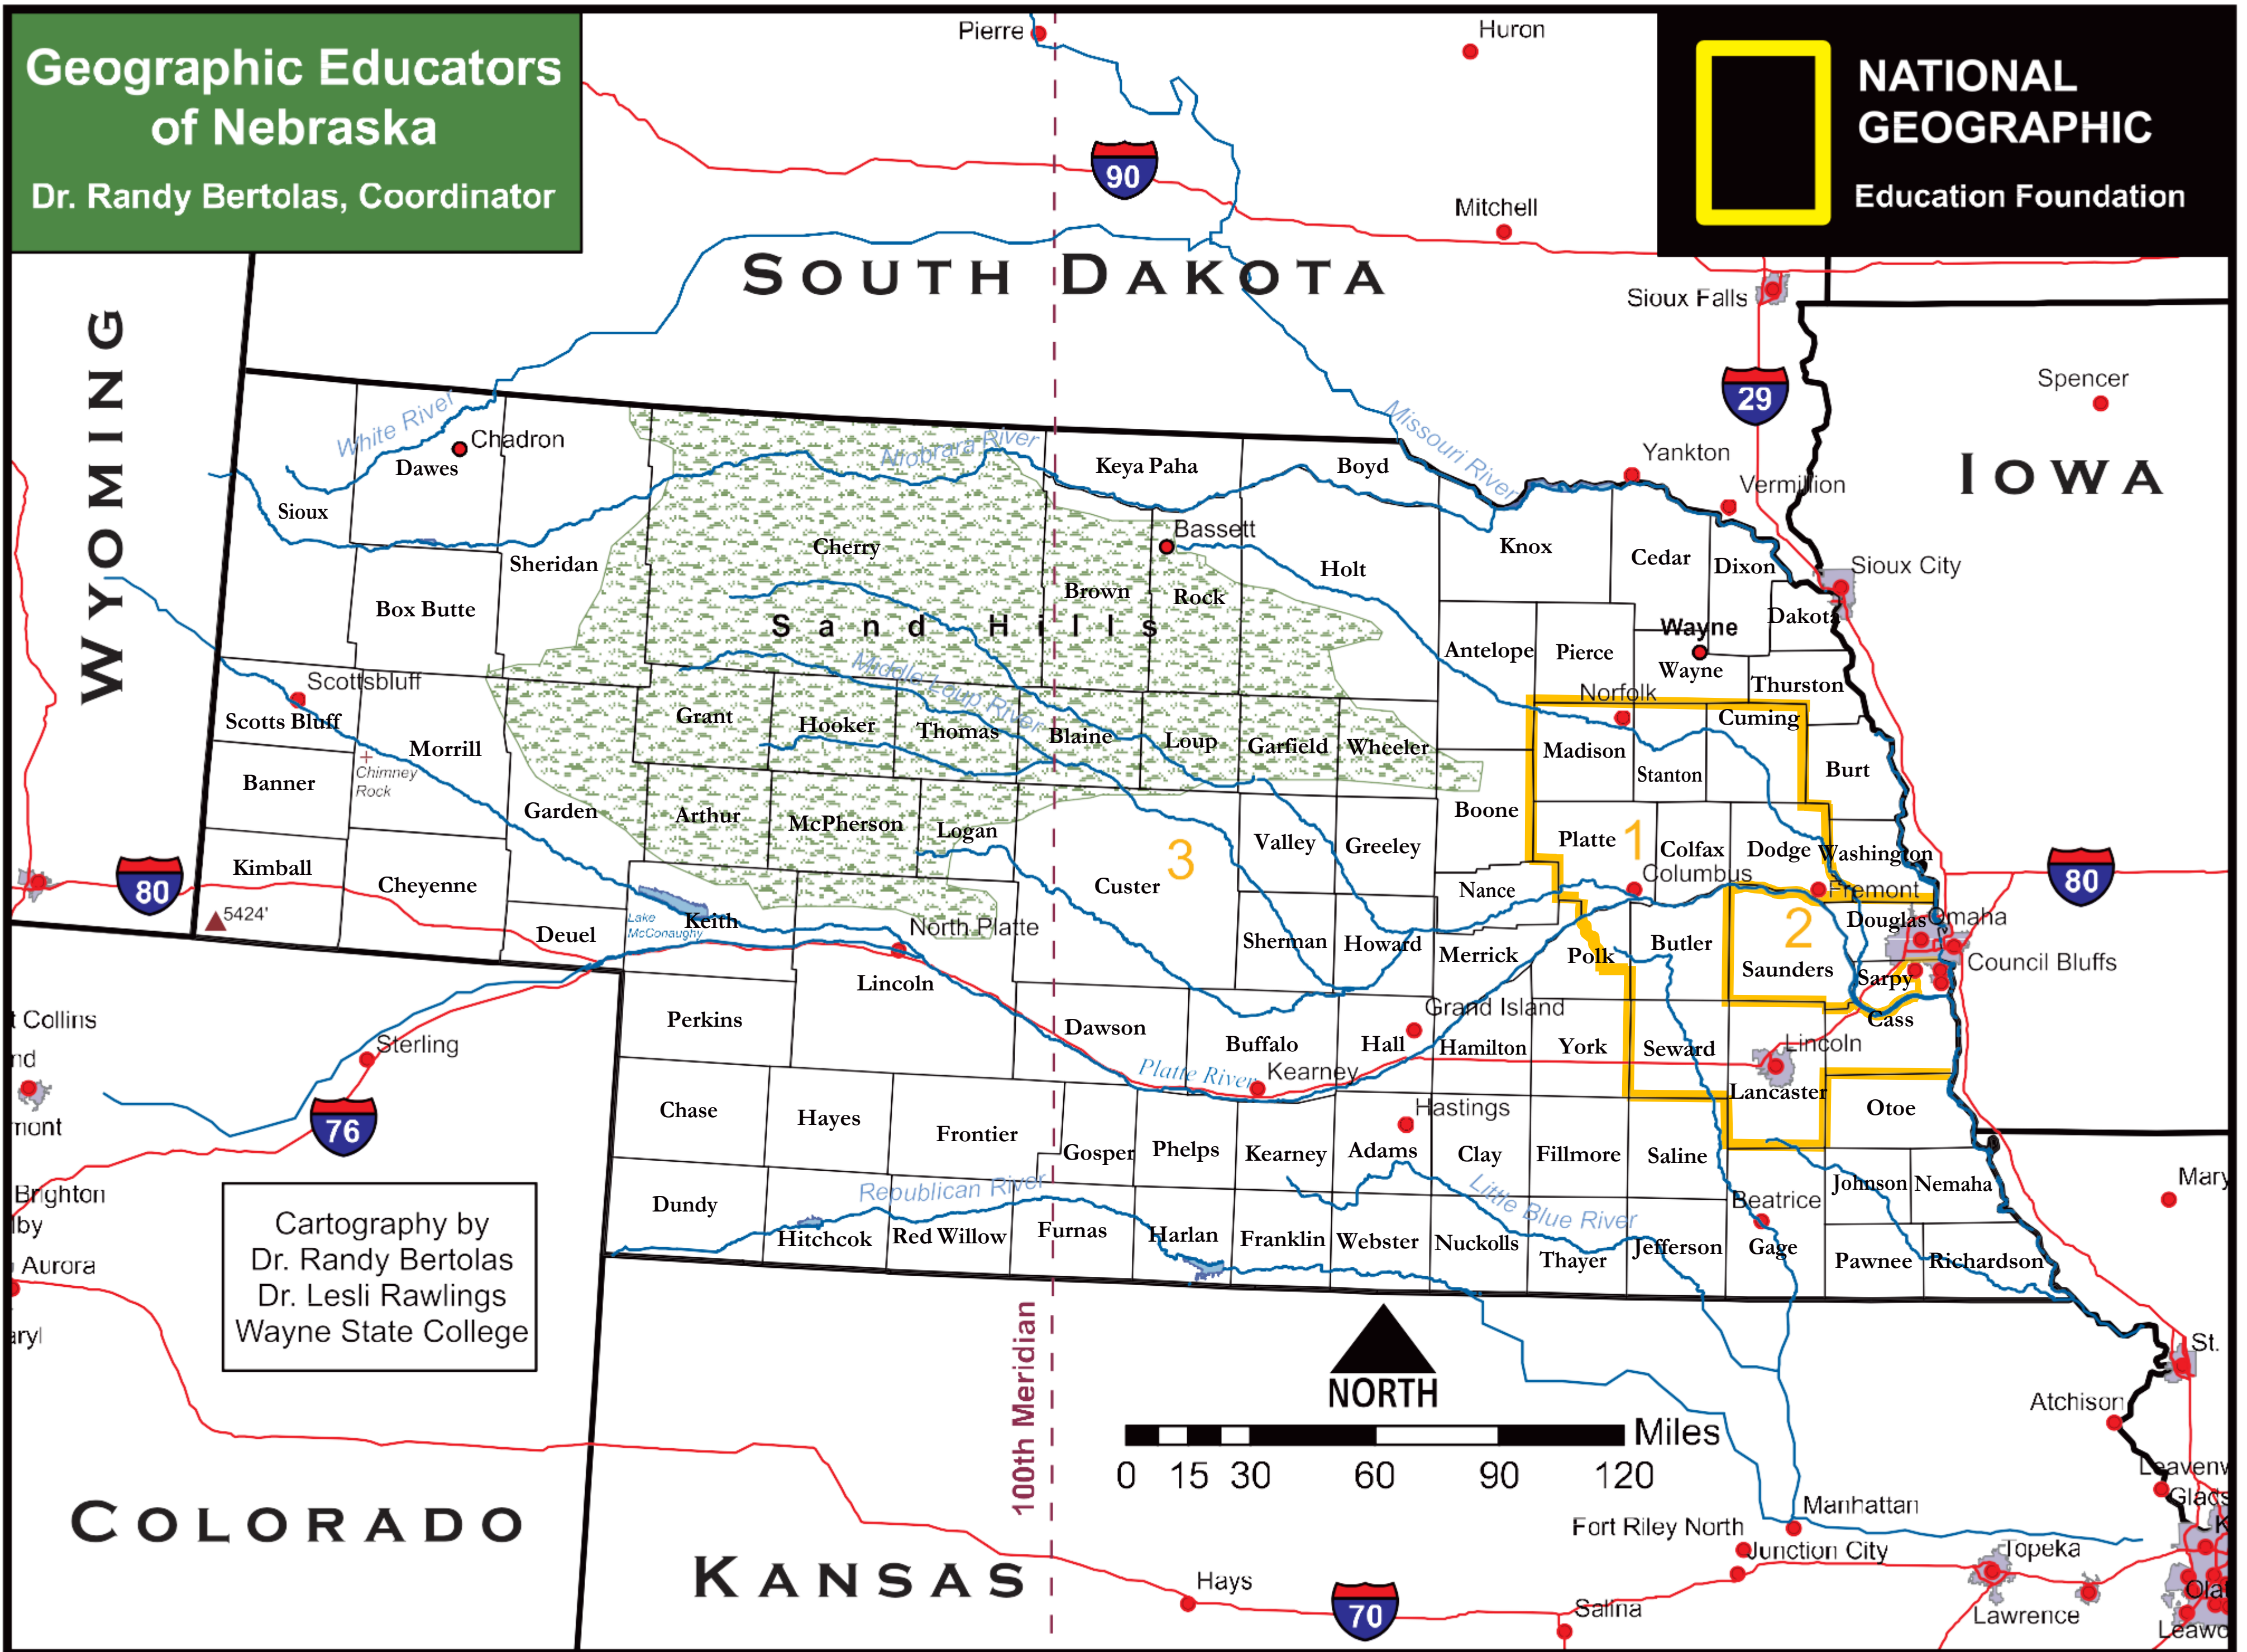

# Geographic Educators of Nebraska

Dr. Randy Bertolas, Coordinator

**NATIONAL GEOGRAPHIC**  
Education Foundation

Cartography by  
Dr. Randy Bertolas  
Dr. Lesli Rawlings  
Wayne State College